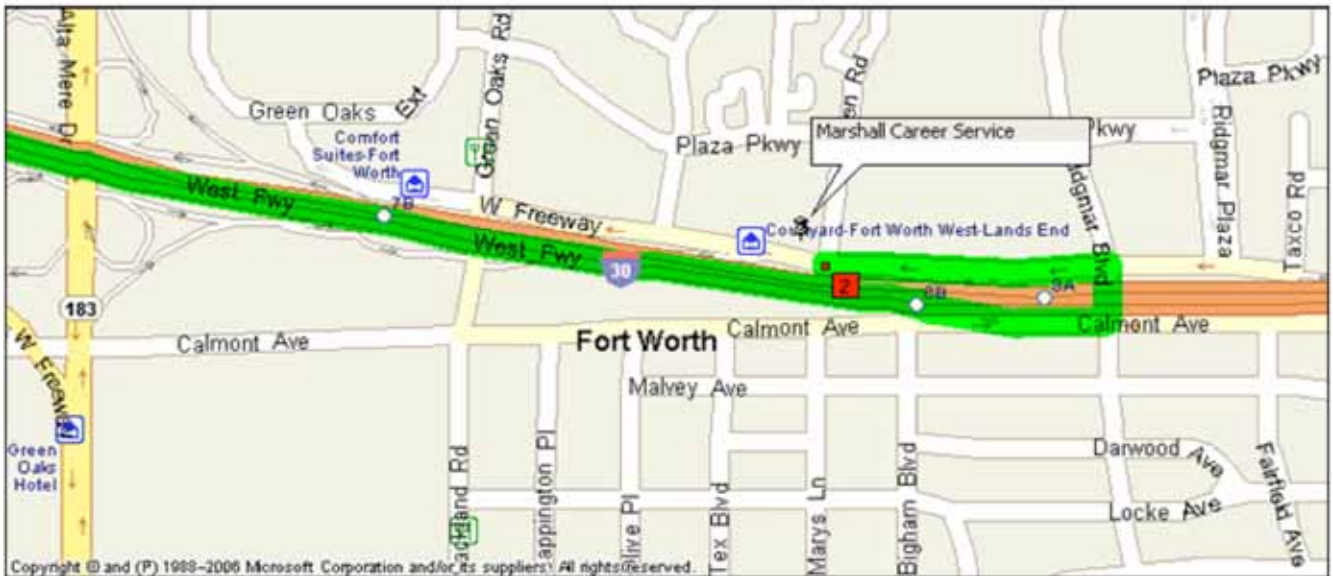

Directions to Marshall Career Service, Inc.

(817) 737-2645

From Weatherford, Texas

- Depart Weatherford on I-20 East** 12.7 mi
- Keep LEFT onto **I-30 East [US-80]** 9.2 mi
- At exit 8B (**Ridgmar Blvd/Ridglea Ave**), take Ramp (RIGHT) onto Calmont Ave (Access Rd) 0.2 mi
- U-Turn LEFT (North)** at Ridgmar Blvd onto **West Freeway (Access Rd)** 0.3 mi

Turn RIGHT into the parking lot for One Ridgmar Centre
 (10 story building with CHASE & CSC signs on the top)

Arrive 6500 West Freeway, Suite 200 Fort Worth, TX 76116

[back to Contact Us](#)