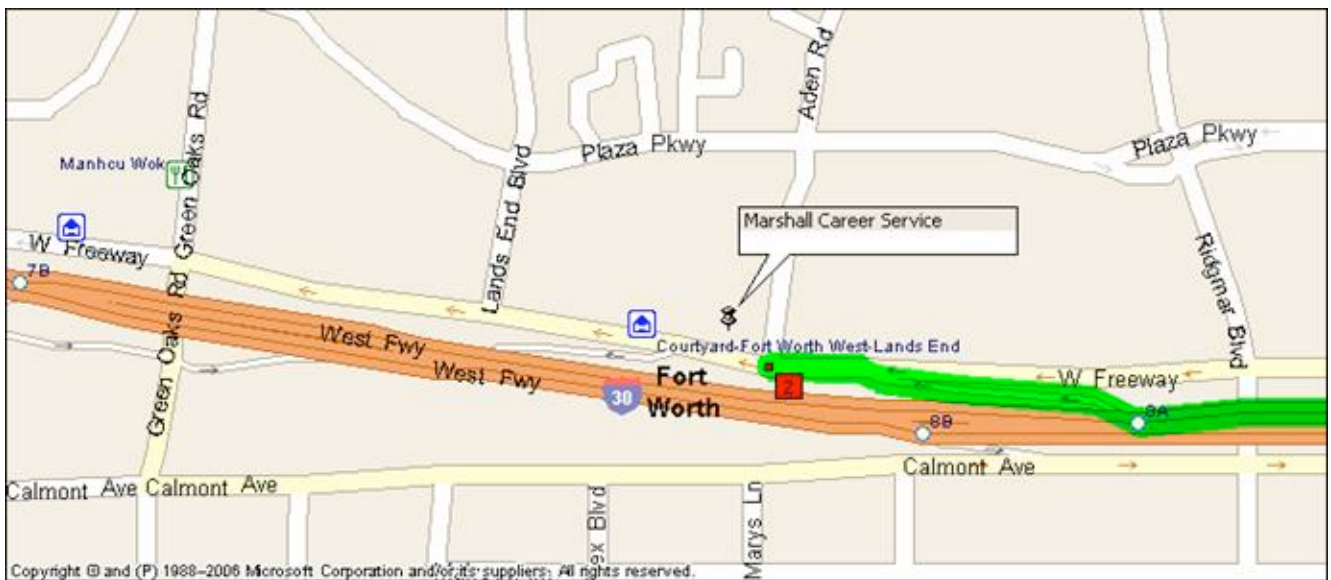

Directions to Marshall Career Service, Inc.
(817) 737-2645
 From Waxahachie, Texas

- Depart Waxahachie, TX on **US-287 North** 28.3 mi
 - Merge onto **I-20 West** [US-287] 0.9 mi
 - Take **US-287 North** (RIGHT) onto **I-820 North** [US-287] (towards Downtown Fort Worth) 6.3 mi
 - Take Ramp (LEFT) onto **I-30 West** [West Fwy] towards Abilene 6.7 mi
 - Take **Green Oaks Road** exit ramp (**8A**), onto West Freeway Access Road 0.2 mi
- Immediately turn RIGHT into the parking lot for One Ridgmar Centre
 (10 story building with CHASE & CSC signs on the top)
- Arrive 6500 W Freeway, Suite 200 Fort Worth, TX 76116**