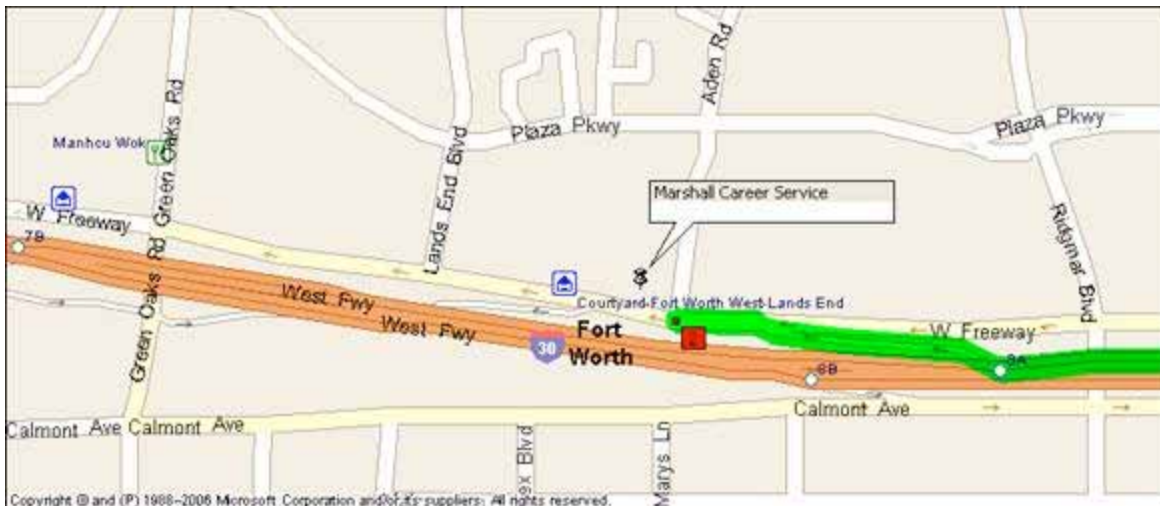

Directions to Marshall Career Service, Inc. (817) 737-2645

From D/FW International Airport

Depart Dallas/FT Worth International Airport Towards South Airport Exit

- Take **TX-183 West** towards Downtown Fort Worth 4.4 mi
- Merge onto **SR-121 South** 13.5 mi
- Take Ramp (LEFT) onto **I-35W South** [US-287], Immediately move over to the RIGHT! 0.7 mi
- At exit 51, turn RIGHT onto Ramp onto **I-30 West** (towards Abilene) 6.7 mi
- Take **Green Oaks Road** exit ramp (**8A**), onto West Freeway Access Road 0.2 mi

Immediately turn RIGHT into the parking lot for One Ridgmar Centre (10 story building with CHASE & CSC signs on the top)

Arrive 6500 West Freeway, Suite 200 Fort Worth, TX 76116

[back to Contact Us](#)